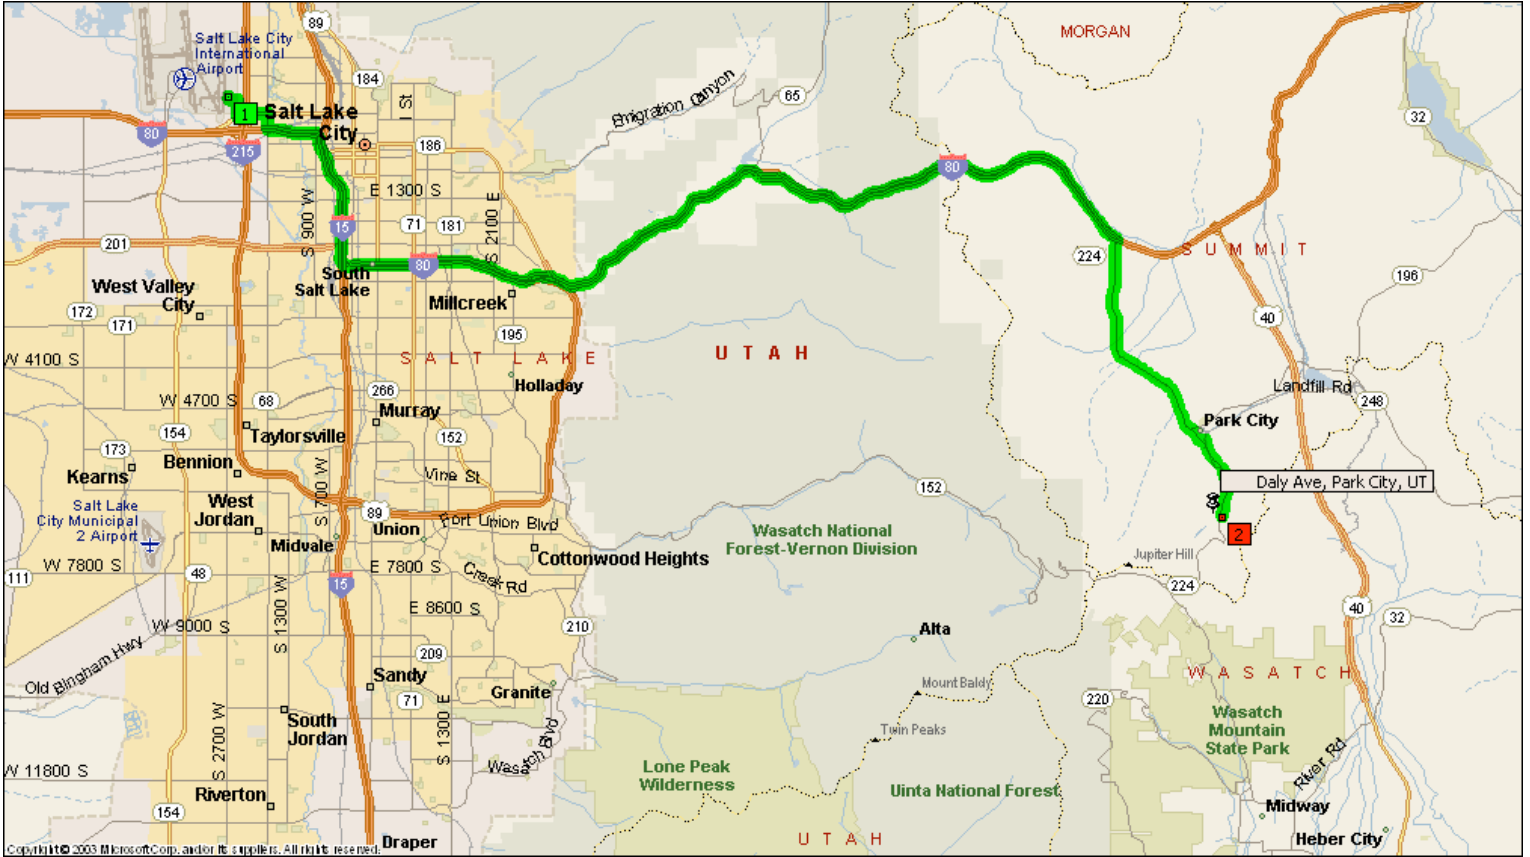

DIRECTIONS FROM SALT LAKE CITY AIRPORT TO PARK CITY HOUSE
(35-45 minute drive)

1. Upon leaving the SLC Airport, head East on **Interstate 80** for 4.4 miles.
2. Merge onto **I-15 South/I-80 East** heading south for 2.5 miles.
3. Return to **I-80 East** for 21 miles.
4. Exit I-80 at the **Kimball Junction/Park City Exit** (#145).
5. Turn right heading south on **UT-224** for 6 miles.
6. UT-224 becomes **Park Ave.**
7. Turn Left on **Heber Ave.** from Park Ave.
8. Turn a quick right on **Main Street.**
9. Main St. veers to the right at top and becomes **Daly Avenue.**
10. Continue up Daly Avenue to House

MAP FROM AIRPORT TO PARK CITY VACATION HOUSE

MAP FROM SALT LAKE CITY TO PARK CITY VACATION HOUSE